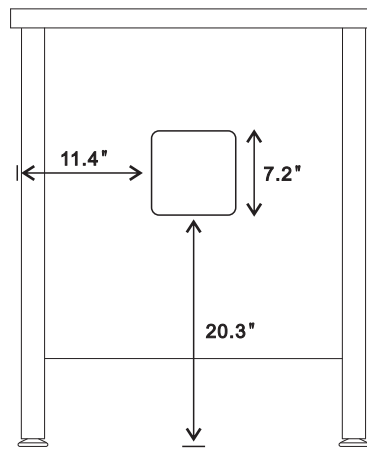

# BELLATERRA HOME

Model: 203151B

Top view

Front view

Back view

Side view

**NOTE: SINK STYLE, SHAPE, FAUCET HOLES, CUTOUT ON TOP, VANITY MAY VARY FROM THE PICTURE ABOVE. INSTRUCTIONAL PURPOSE ONLY.**