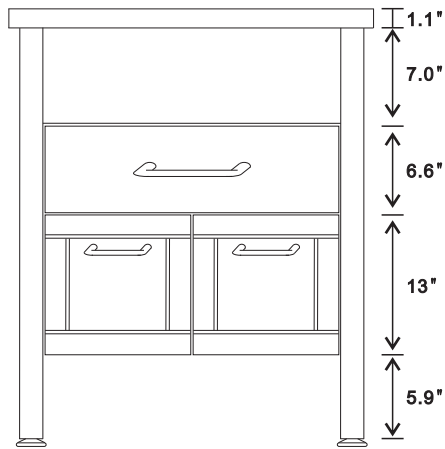

# BELLATERRA HOME

Model: 203151B

Top view

Front view

Back view

Side view

**NOTE: SINK STYLE, SHAPE, FAUCET HOLES, CUTOUT ON TOP, VANITY MAY VARY FROM THE PICTURE ABOVE. INSTRUCTIONAL PURPOSE ONLY.**