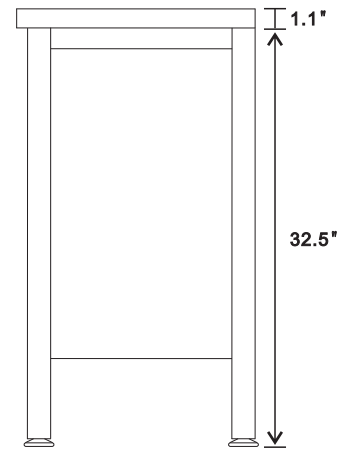

# BELLATERRA HOME

Model: 203151B

Top view

Front view

Back view

Side view

**NOTE: SINK STYLE, SHAPE, FAUCET HOLES, CUTOUT ON TOP, VANITY MAY VARY FROM THE PICTURE ABOVE. INSTRUCTIONAL PURPOSE ONLY.**