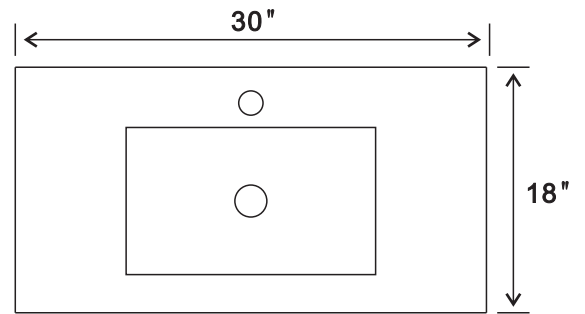

# BELLATERRA HOME

Model: 203151B

Top view

Front view

Back view

Side view

**NOTE: SINK STYLE, SHAPE, FAUCET HOLES, CUTOUT ON TOP, VANITY MAY VARY FROM THE PICTURE ABOVE. INSTRUCTIONAL PURPOSE ONLY.**